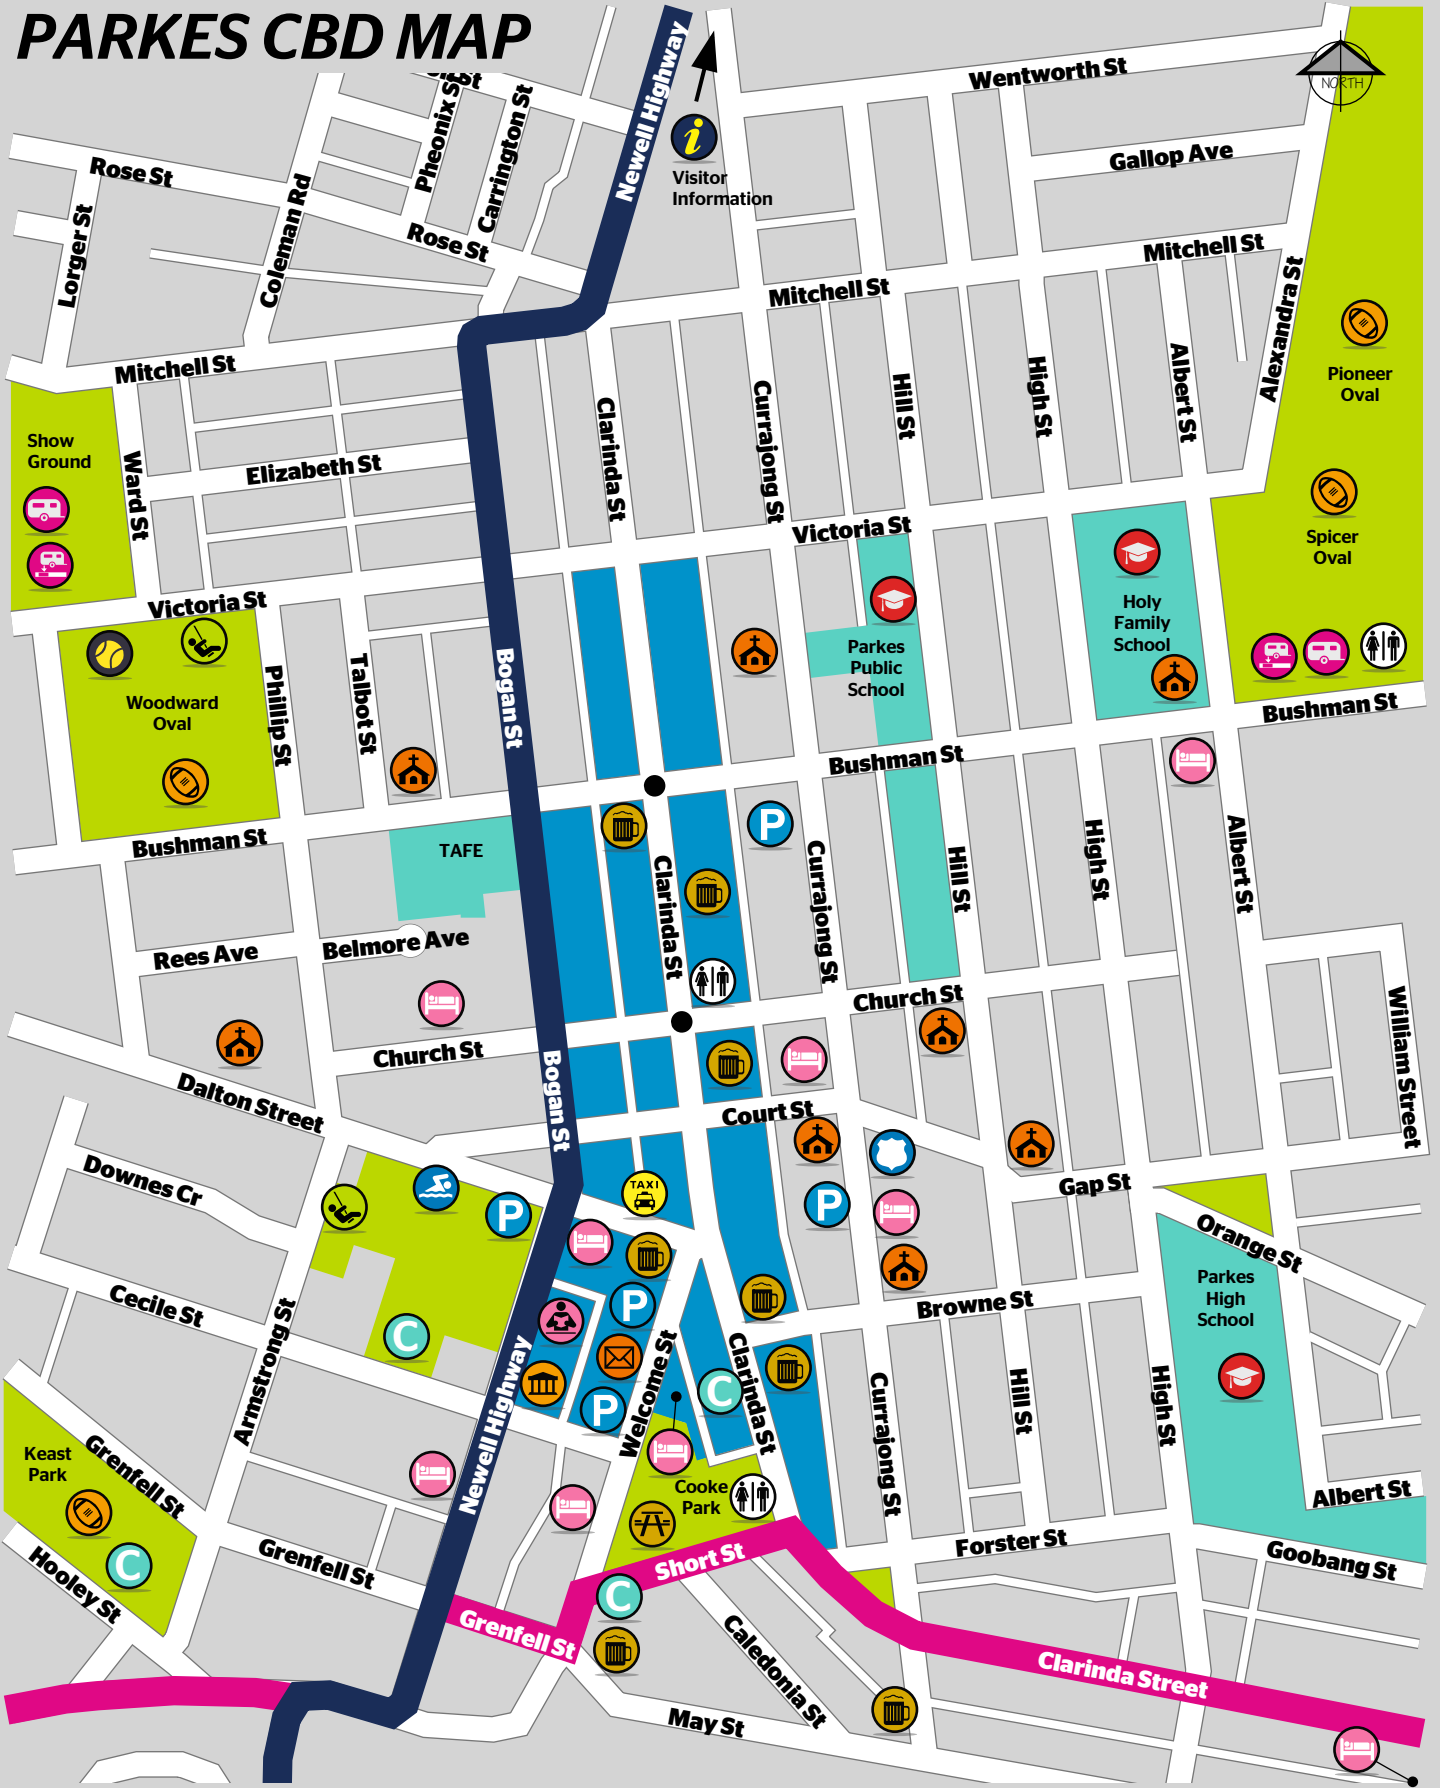

PARKES CBD MAP

LEGEND

- | | | | | | | |
|------------|--------------|-------------------|----------------|-----------------------|---------------|------------------|
| Highway | Public Parks | Public Toilets | Playground | Caravan Park | Sports Field | Police Station |
| Main Road | Round-a-bout | Accommodation | Taxi Rank | Caravan Dump Facility | Tennis Courts | Parkes Council |
| Local Road | CBD | Picnic Facilities | Bus Stop | Club | Library | Place of Worship |
| Schools | Visitor Info | Swimming Pool | Public Parking | Place of Worship | Post Office | Pub / Hotel |